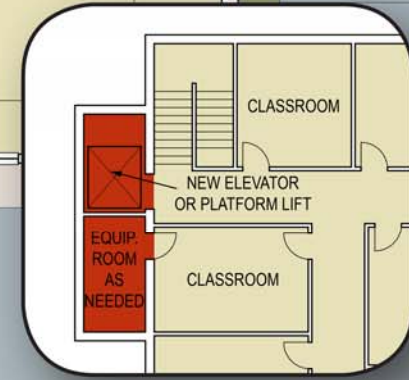

# Ridgewood Baptist Church – Brookfield, WI

Design Concept  
Upper Level Floor Plan

EXISTING  
 RENOVATED  
 NEW CONSTRUCTION

0' 4' 8' 16'  
 SCALE: 1/8" = 1'-0"

© 2011 Plunkett Raysich Architects, LLP - 09 June 2011 - #11042